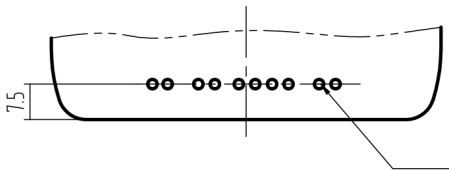

SPIRITED
— PACKAGING —

back view

code area dots

ITEMS		STANDARD	
CAPACITY		750ml	
FILL POINT CAP		750±7ml	
BRIMFUL CAP		770±10ml	
WEIGHT		495±25g	
TOTAL HEIGHT		297±1.8 mm	
BODY DIAMETER		80.8±1.8 mm	
FINISH	DIAMETER	28.75 ±0.5 mm	
	INSIDE DIAMETER	18.5 ±0.5 mm	
	USEFUL HEIGHT	13.5 mm	
	STANDARD		
DESIGNER		NOTE :	
DRAWN	2015.09.12		
PROOFREAD			
APPROVER			
	NAME	DATE	SCALE 1:1
NAME OF PRODUCT		750ml 750ml Burgundy Bottle	
PRODUCT NO		SPI-2706	